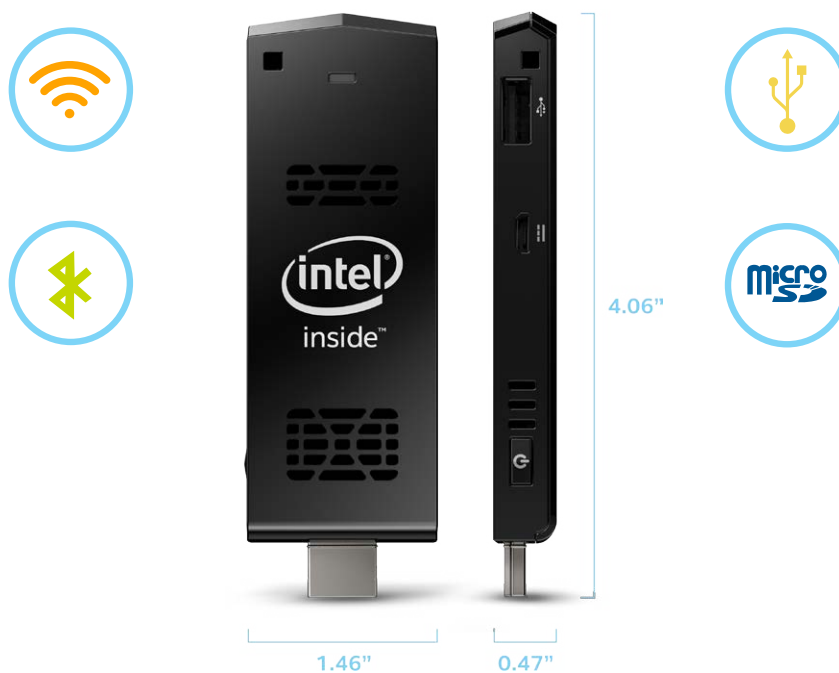

## Connect. Compute. It's That Simple.

Transform the workplace with one of the smallest computing systems to date—the Intel® Compute Stick. This innovative, ultra-slim device can fit almost anywhere to deliver affordable embedded, thin client, and signage solutions.

Powered by an efficient quad-core Intel® Atom™ processor, the compute stick makes it incredibly easy to convert a display into a fully functional computer. Whether your customers want to rapidly deploy eye-catching digital signage or need a sharable system with desktop apps, the Intel® Compute Stick can help bring compute to incredibly small spaces.

## Transform Any Display

The Intel® Compute Stick comes with Wi-Fi\* and Bluetooth\* connectivity and a USB\* port for simple networking and connection to peripherals. And, by pairing Bluetooth and other wireless keyboards and mice with the compute stick, your customers can separate clutter from high-density setups in call centers, libraries, and schools. Another input method, the Intel® Remote Keyboard application, empowers users to utilize a mobile device as a full keyboard and trackpad.

The Intel® Compute Stick also features a microSD\* card slot with support for up to 128GB of storage, allowing your customers more freedom from network constraints. Systems with large-capacity microSD cards can easily store hours of HD video content for digital signage solutions.